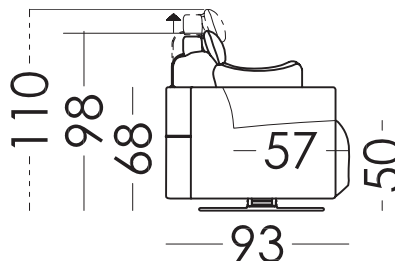

## Measures

Width:	142cm
Height:	98cm
Depth:	93cm
Seat height:	53cm
Arm height:	68cm
Back height:	50cm
Depth open:	152cm